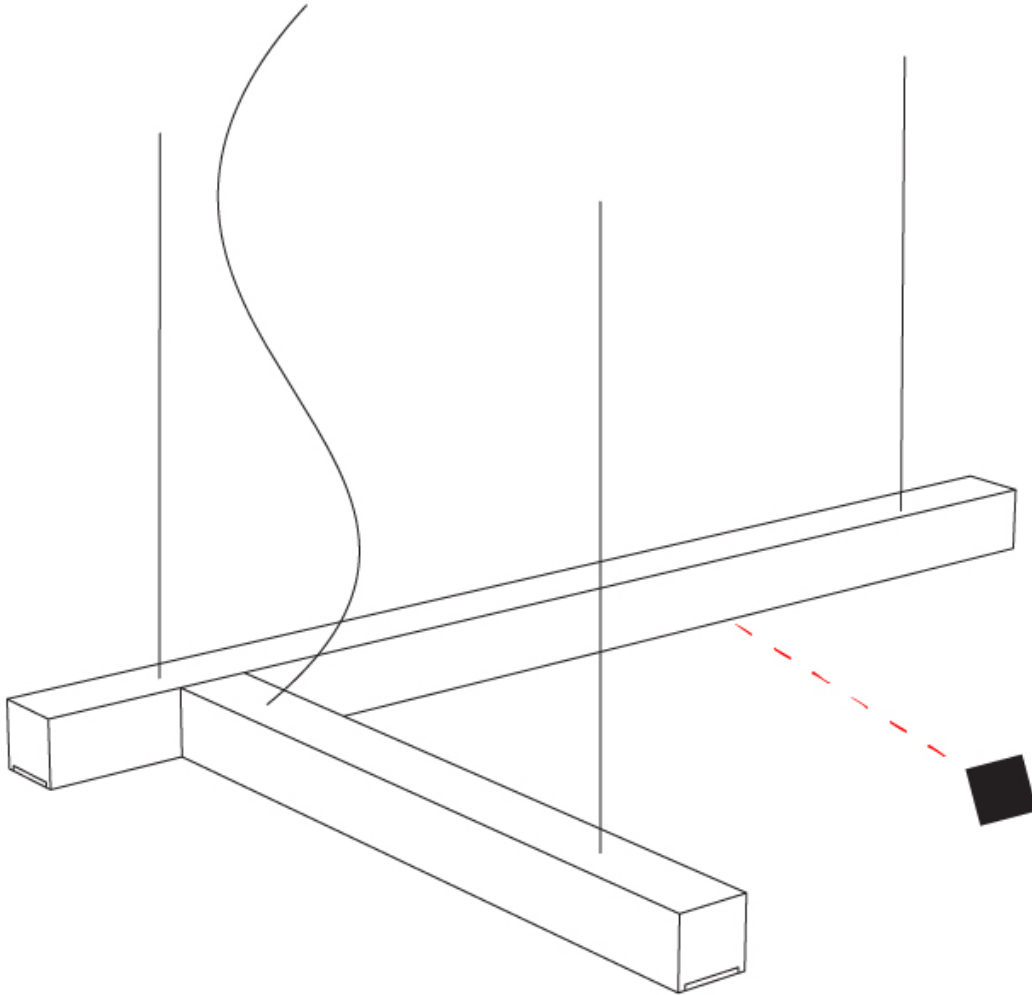

L-SHAPE SUSPENSION

D71001-

PROJECT

TYPE

SPECIFIER

QUANTITY

DATE

D