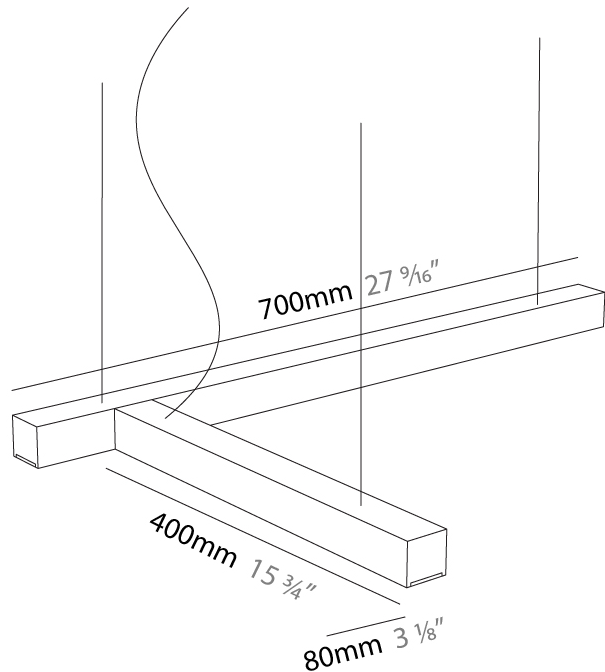

L-SHAPE SUSPENSION

D71001- -

base number
Color   Temperature   Finish   Options

1. To build a product code in our configurator select the specify button on the base model # product page
2. To build a manual product code on this datasheet choose from the options listed below in blue font and add the suffix to the base model #

GENERAL

Series: LED40 Modular
Subseries: L-Shape
Brand: Tunto
Division: Design
Mounting Type: Suspension
Mounting Location: Ceiling
Subcategory: Modular Systems

PHYSICAL

Shape: Rectangle
Length (mm): 700
Length (in): 27 ⁹/₁₆"
Width (mm): 400
Width (in): 15 ³/₄"
Height (mm): 40
Height (in): 1 ⁹/₁₆"
Max. Overall Height (mm): 2040
Max. Overall Height (in): 80 ⁵/₁₆"
Extension (mm): 80
Extension (in): 3 ¹/₈"
Light Distribution: Direct
Diffuser: Opal;
Fixture Finish: [WAL](#) / [ASH](#) / [OAK](#) / [BLK](#) / [WHI](#)
Fixture Material: Wood

ELECTRICAL

Lamp Type: LED
Input Wattage (W): 23
Total Output Wattage (W): 19
Dimming: Tri-Mode (Non-Dimming and Phase Dimming (120Vac only) and 0-10V Dimming)
Driver Included: Yes
Driver Location: Integrated
Driver Type: Constant Current - Universal
Driver Class: Class 2
Input Voltage (V): 120 - 277
Constant Current (MA): 700

LED

Color Temperature (°K): [2700](#) / [3000](#) / [4000](#)
Max. Delivered Lumen (lm): 1000
CRI: >93 CRI
Lamp Life (hrs): 50000

OPTICAL

RATINGS AND CERTIFICATIONS

Certified By: Certified for North American Standards
IP rating: IP20